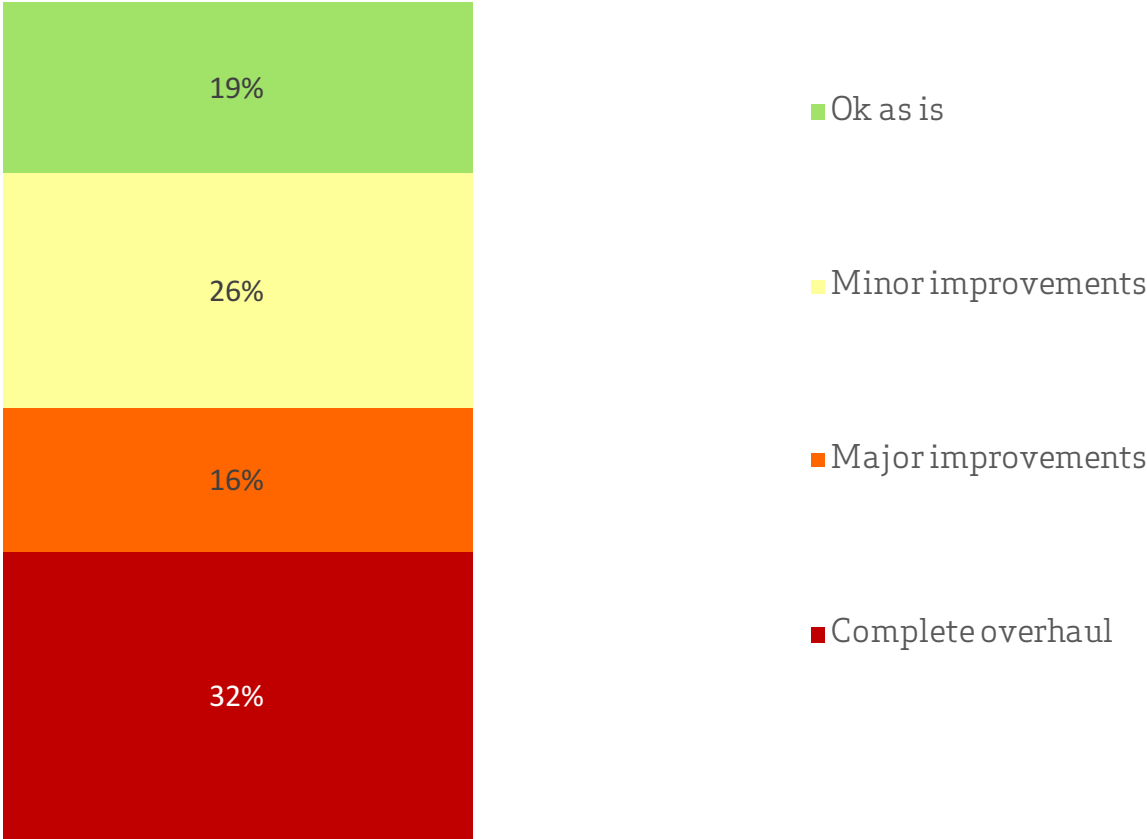

ASD COMMUNITY SURVEY

Hillcrest High School Summary

November 2015

ACHIEVEMENT
SCHOOL DISTRICT

Summary: Hillcrest High

- 36 individuals surveyed
- 100% were parents in neighborhood, 67% currently have students at Hillcrest High
- Half of parents believe school needs major improvements
- 83% are aware of potential ASD conversion
- Of these, 50% knew of operator resources and 31% used them
- 83% of those who have interacted with Green Dot have had a positive experience

48% of respondents support major changes to the school

N=36

Do you think Green Dot would be a strong fit to serve your school?

Responses