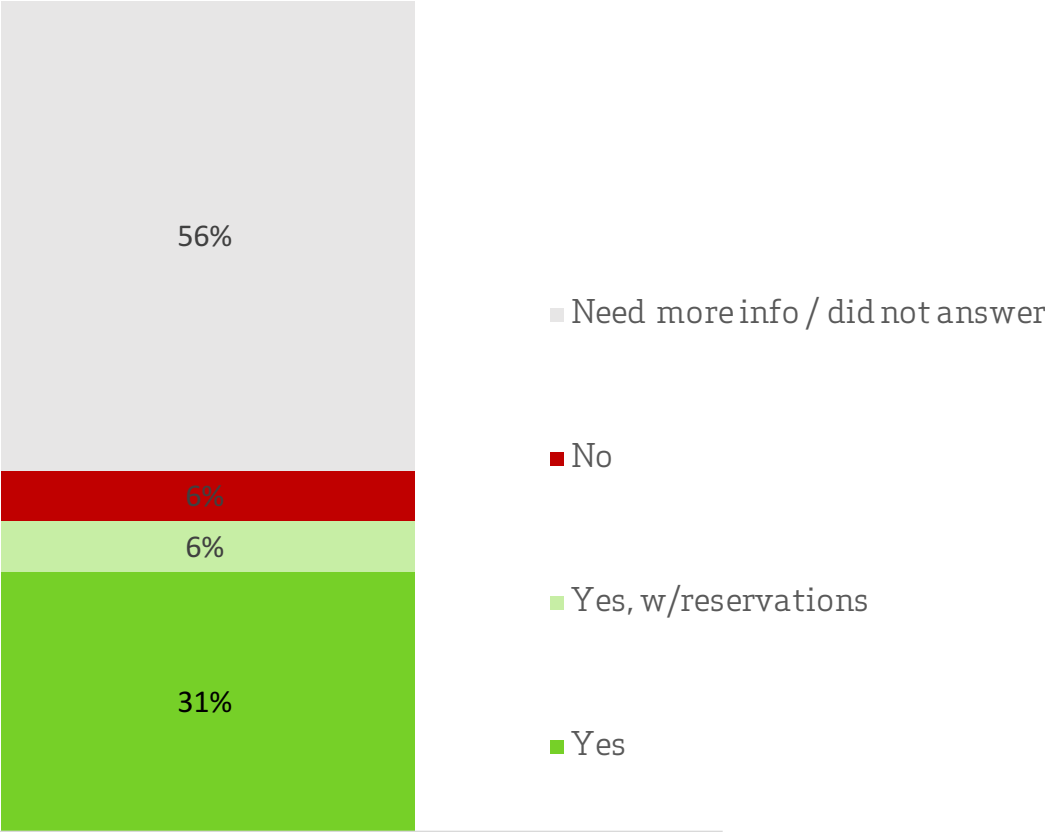

ASD COMMUNITY SURVEY

Hillcrest High School Summary

November 2015

ACHIEVEMENT
SCHOOL DISTRICT

Summary: Hillcrest High

- 36 individuals surveyed
- 100% were parents in neighborhood, 67% currently have students at Hillcrest High
- Half of parents believe school needs major improvements
- 83% are aware of potential ASD conversion
- Of these, 50% knew of operator resources and 31% used them
- 83% of those who have interacted with Green Dot have had a positive experience

48% of respondents support major changes to the school

N=36

Do you think Green Dot would be a strong fit to serve your school?

Responses